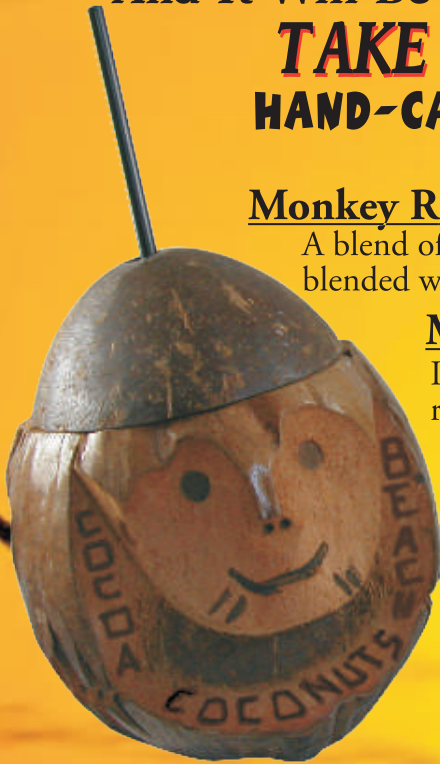

**TAKE HOME SOUVENIR
HAND-CARVED REAL COCONUT!**
(It's also a coin bank)

Monkey Runner

A blend of Island Oasis exotic tropical fruit juices
blended with Dark and Light Rum.

Monkey Colada

Island Oasis Creamy Coconut with
real Pineapple blended with Tropical Rum